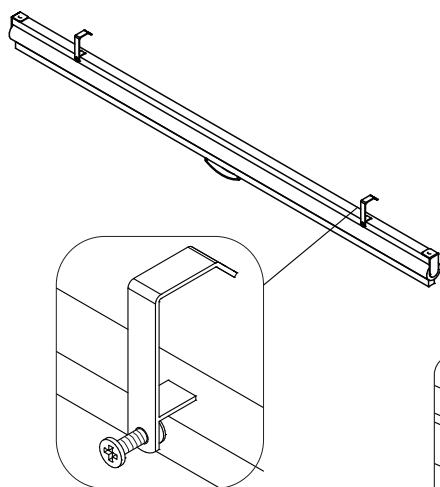

Single Blind Only For Roller Blind Gazebo Mocha

(CAM0925)

Include:

Curtain 1PC

Hanger 2PCS

Bolt 2PCS

Assembly Instruction:

FIG 1

FIG 2

STEP 1: Using bolt to fix hanger and Curtain
(see FIG 1).

Remark: the side of the curtain marked with
“ this side is OUTWARD” should face
outward while assembly.

STEP 2: Then put Curtain on the Beam with
hanger (see FIG 2).