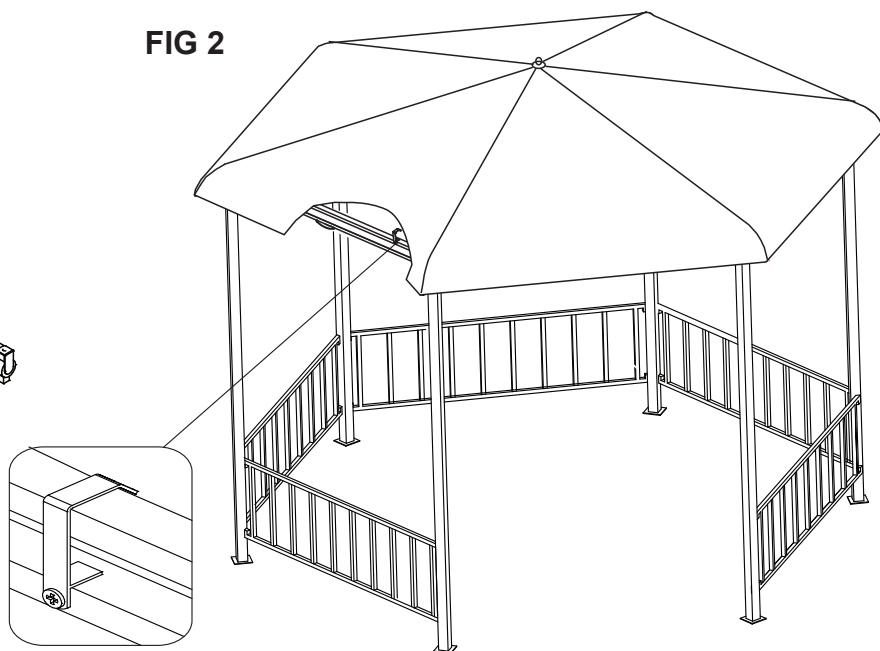

Single Blind Only For Roller Blind Gazebo Mocha

(CAM0925)

Include:

Curtain 1PC

Hanger 2PCS

Bolt 2PCS

Assembly Instruction:

FIG 1

FIG 2

STEP 1: Using bolt to fix hanger and Curtain
(see FIG 1).

Remark: the side of the curtain marked with
“ this side is OUTWARD” should face
outward while assembly.

STEP 2: Then put Curtain on the Beam with
hanger (see FIG 2).